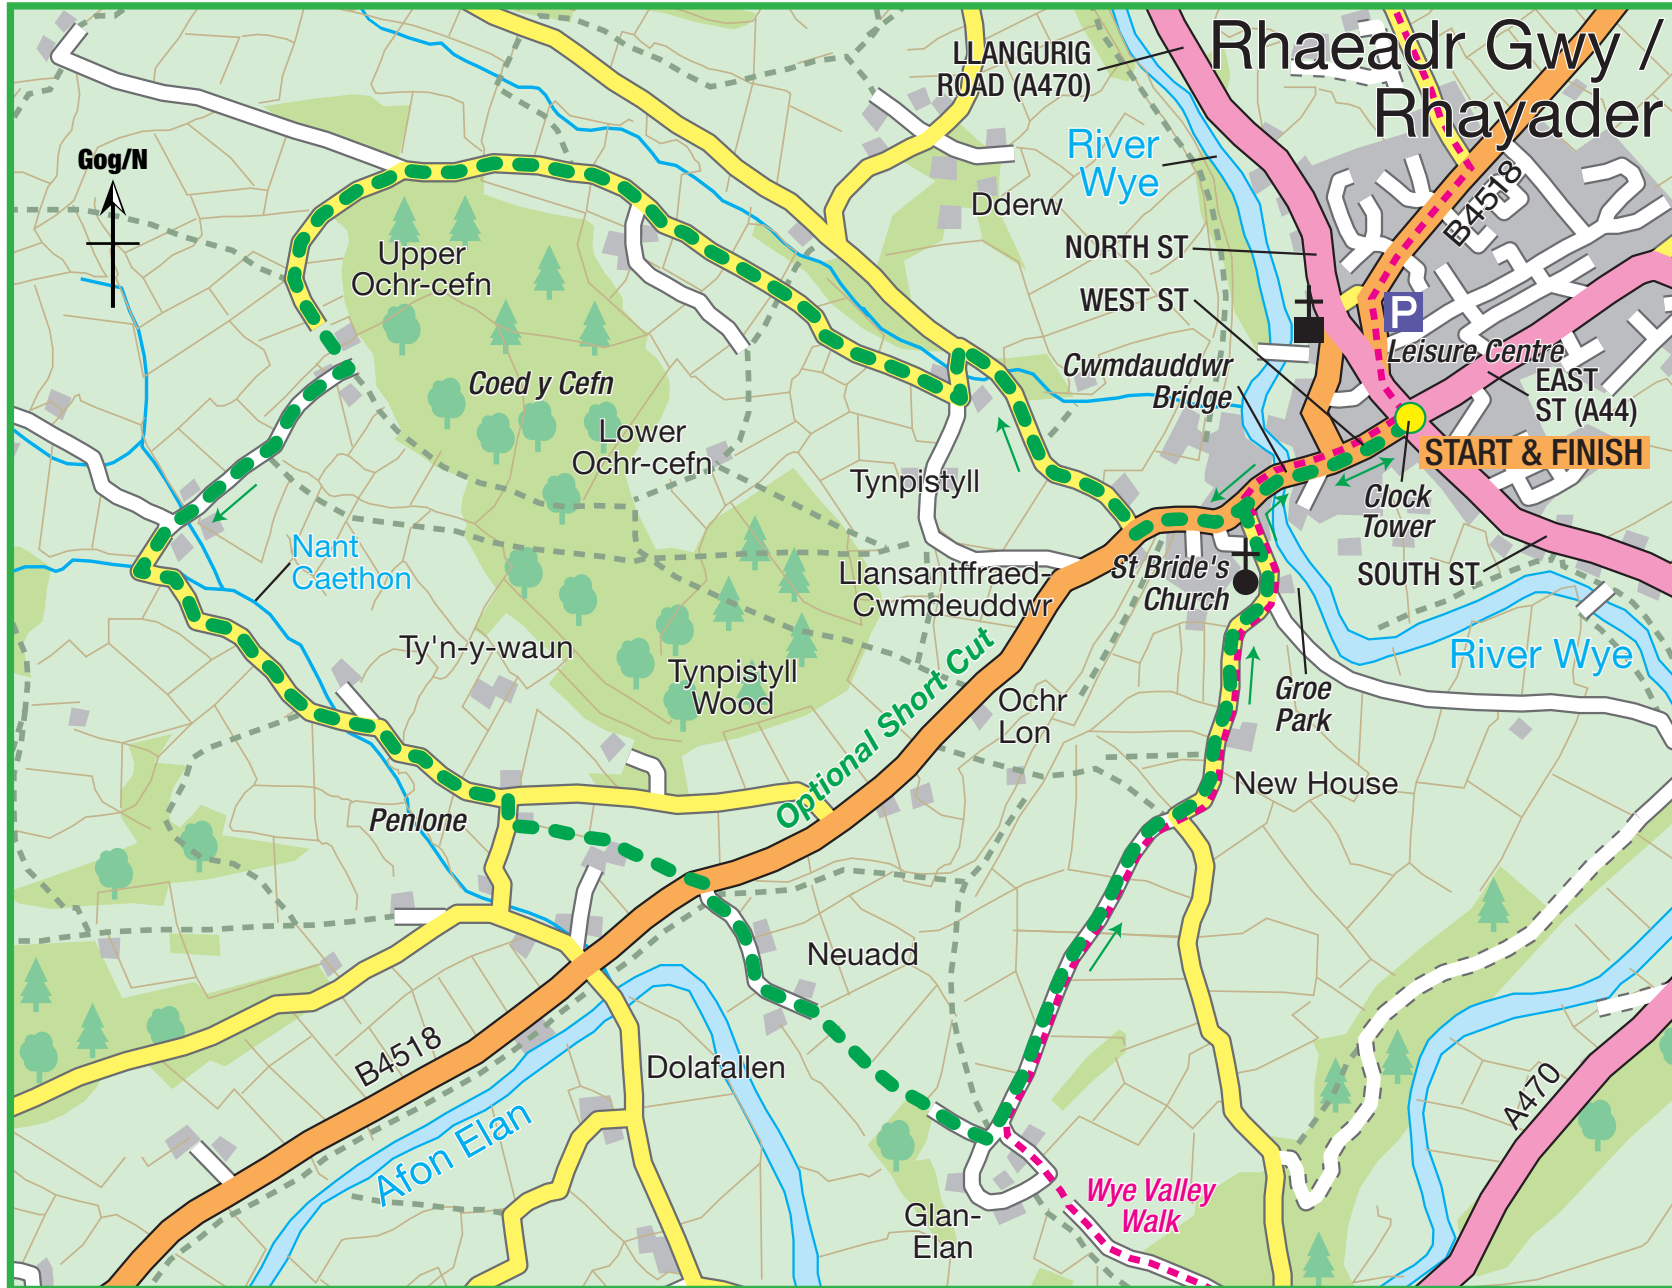

Rhayader - Gwyn Llyn Gallop

Scale
Metres

Mile