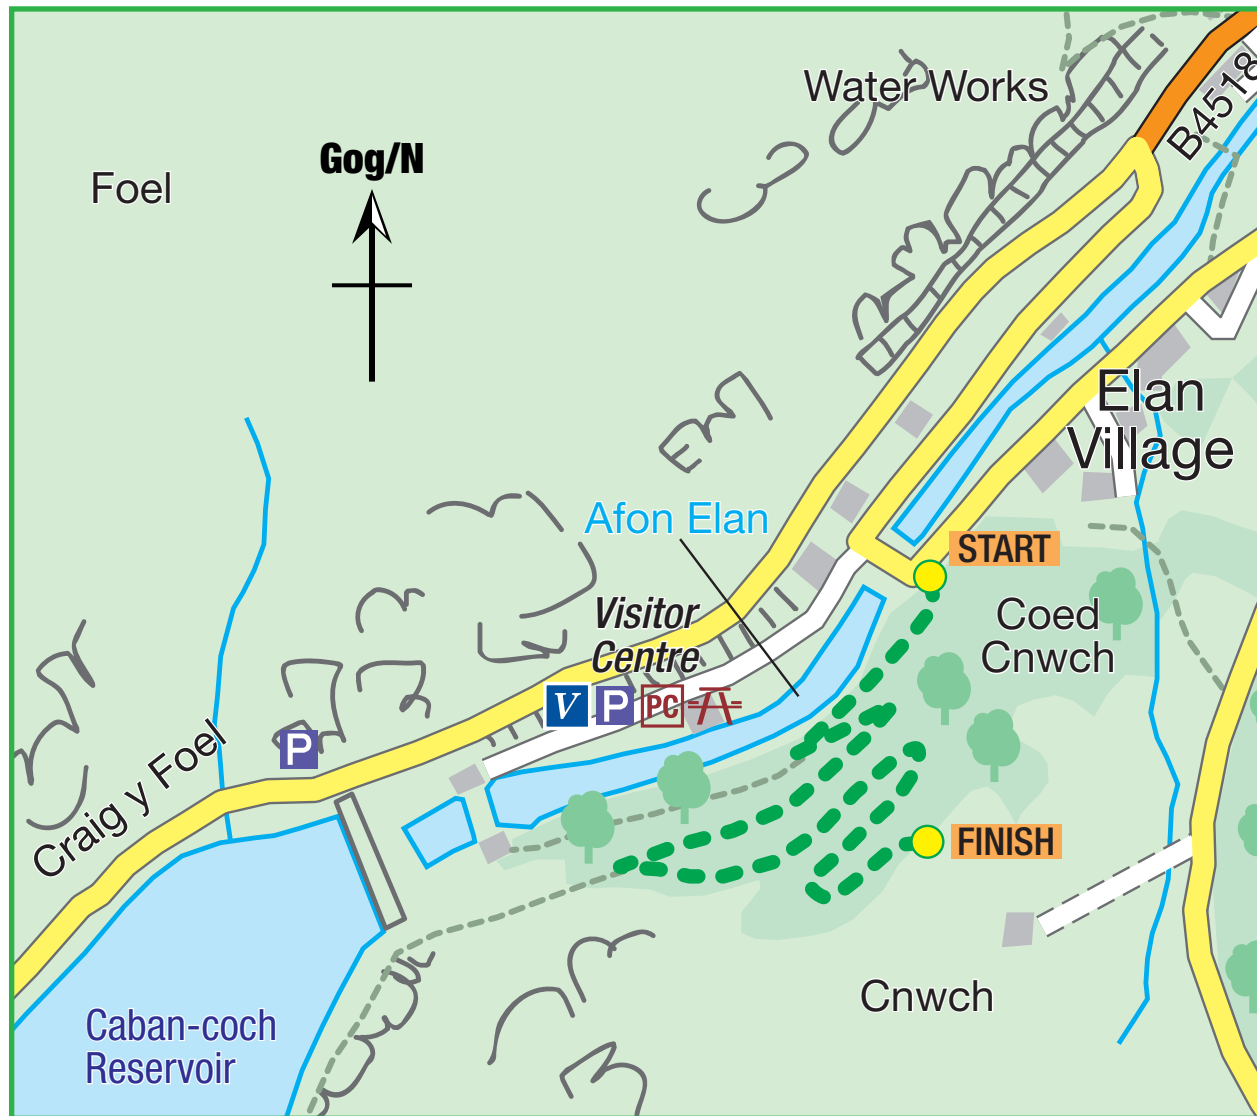

Elan - Cnwch Wood Nature Trail

Scale

Metres

Mile