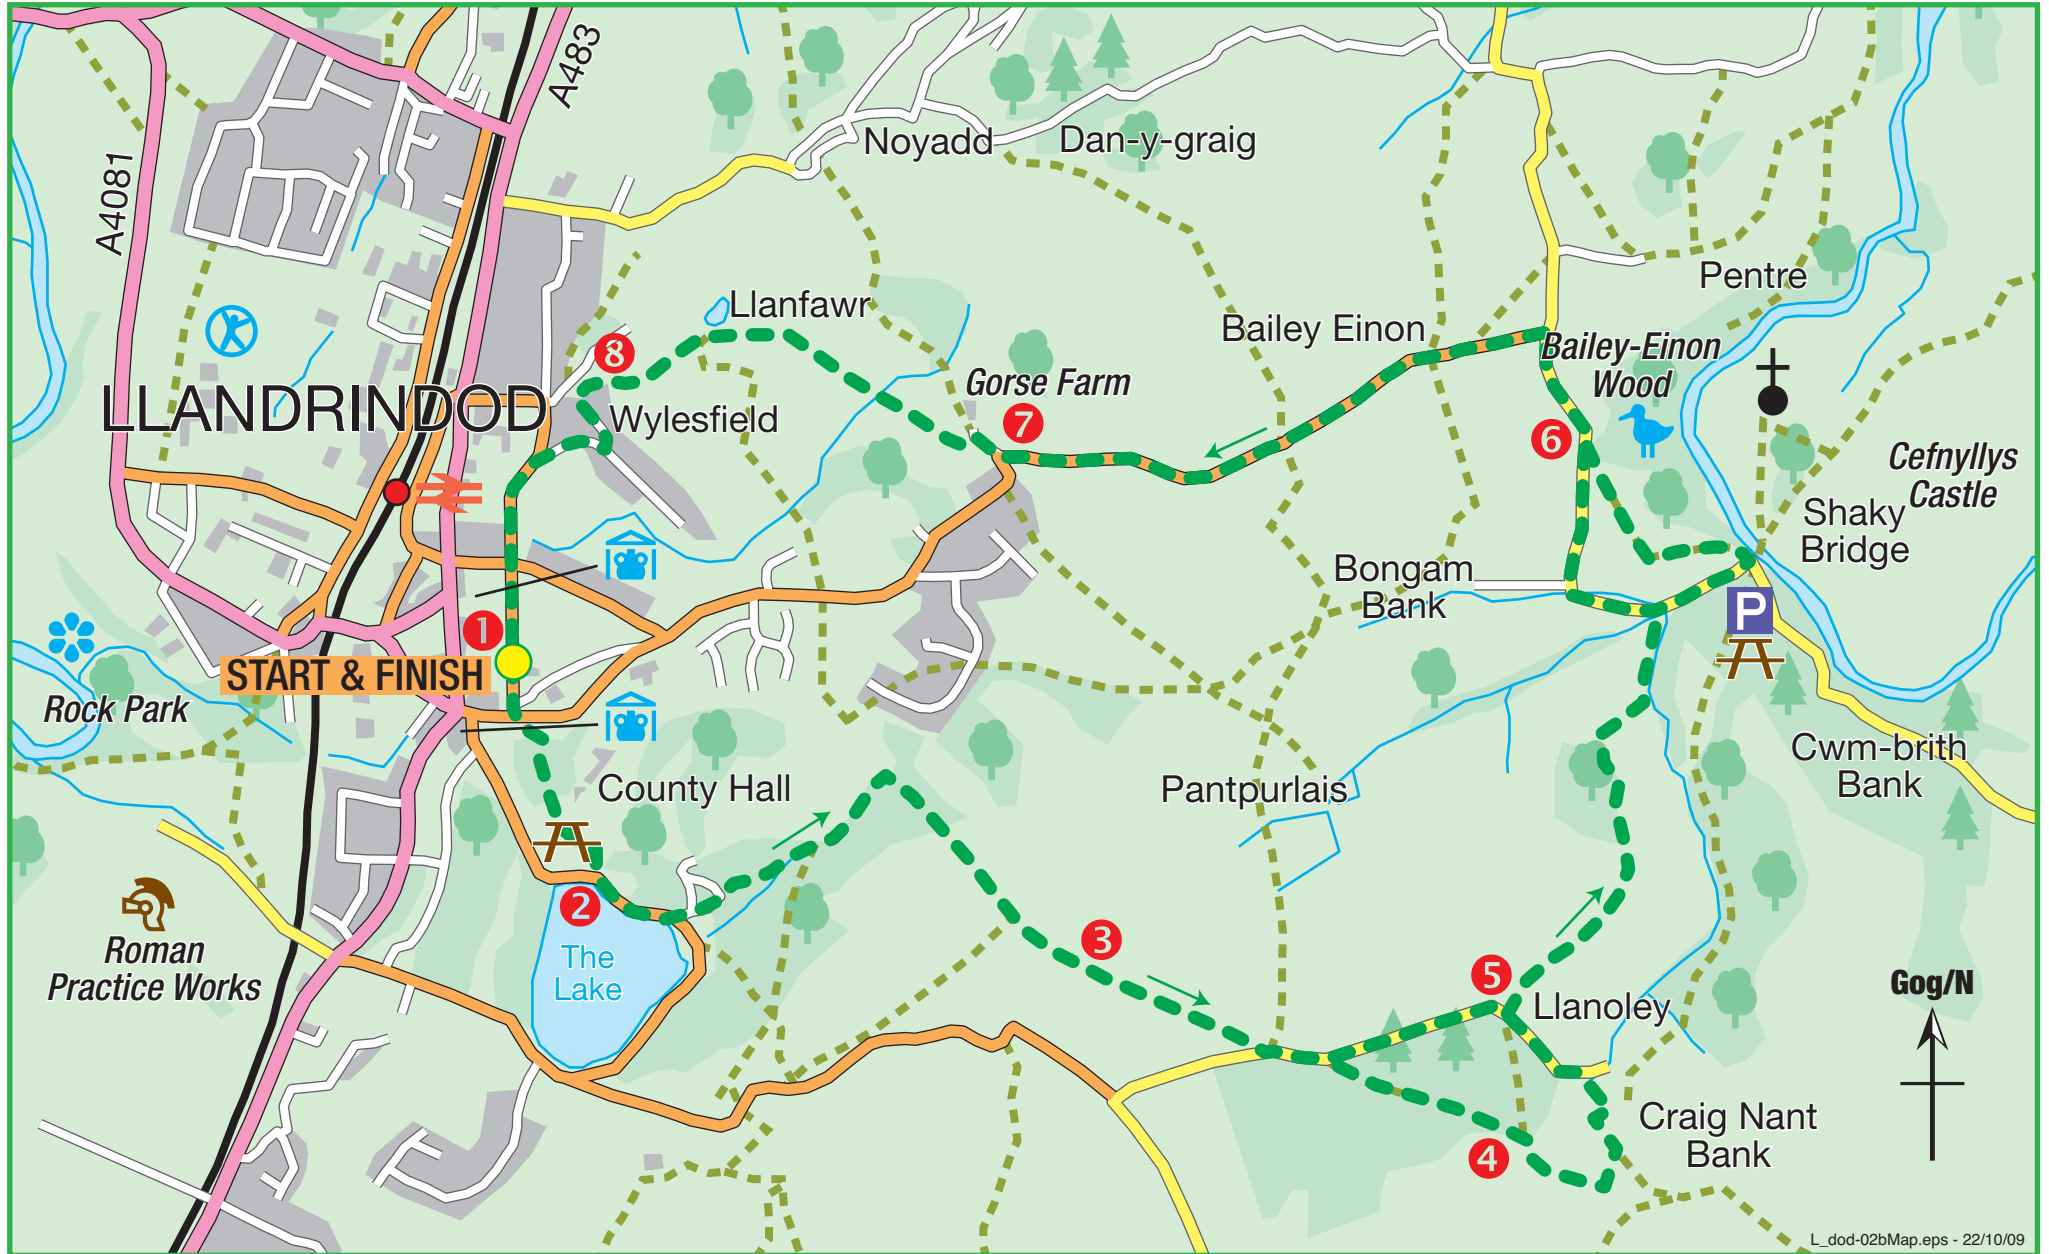

Llandrindod Wells - Shaky Bridge Circular Walk

L_dod-02bMap.eps - 22/10/09

Scale

Metres

Mile