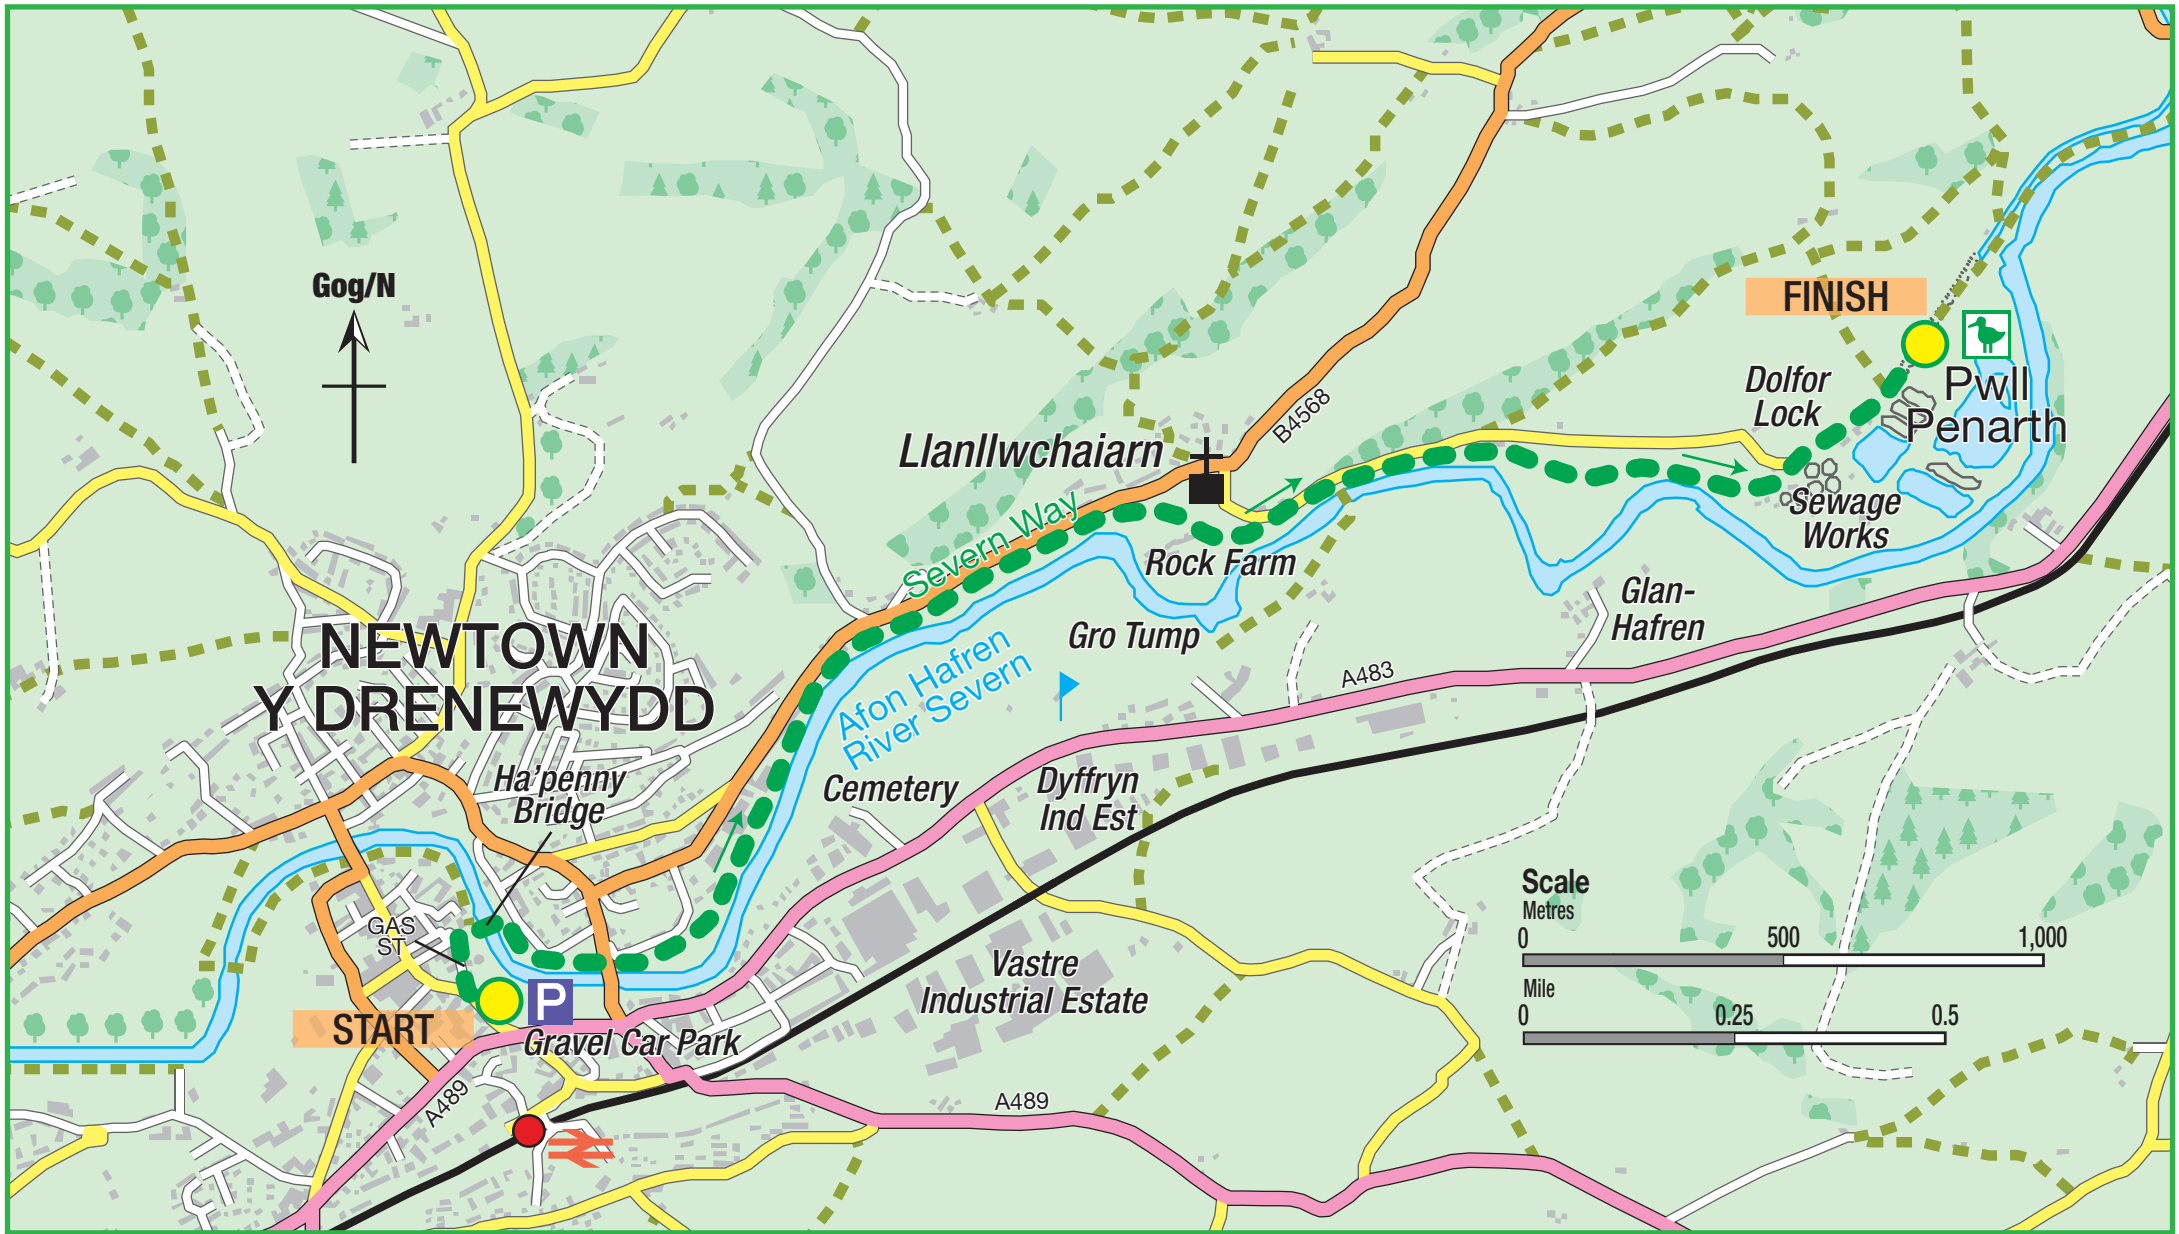

Newtown to Pwll Penarth Nature Reserve

www.leapingstiles.co.uk