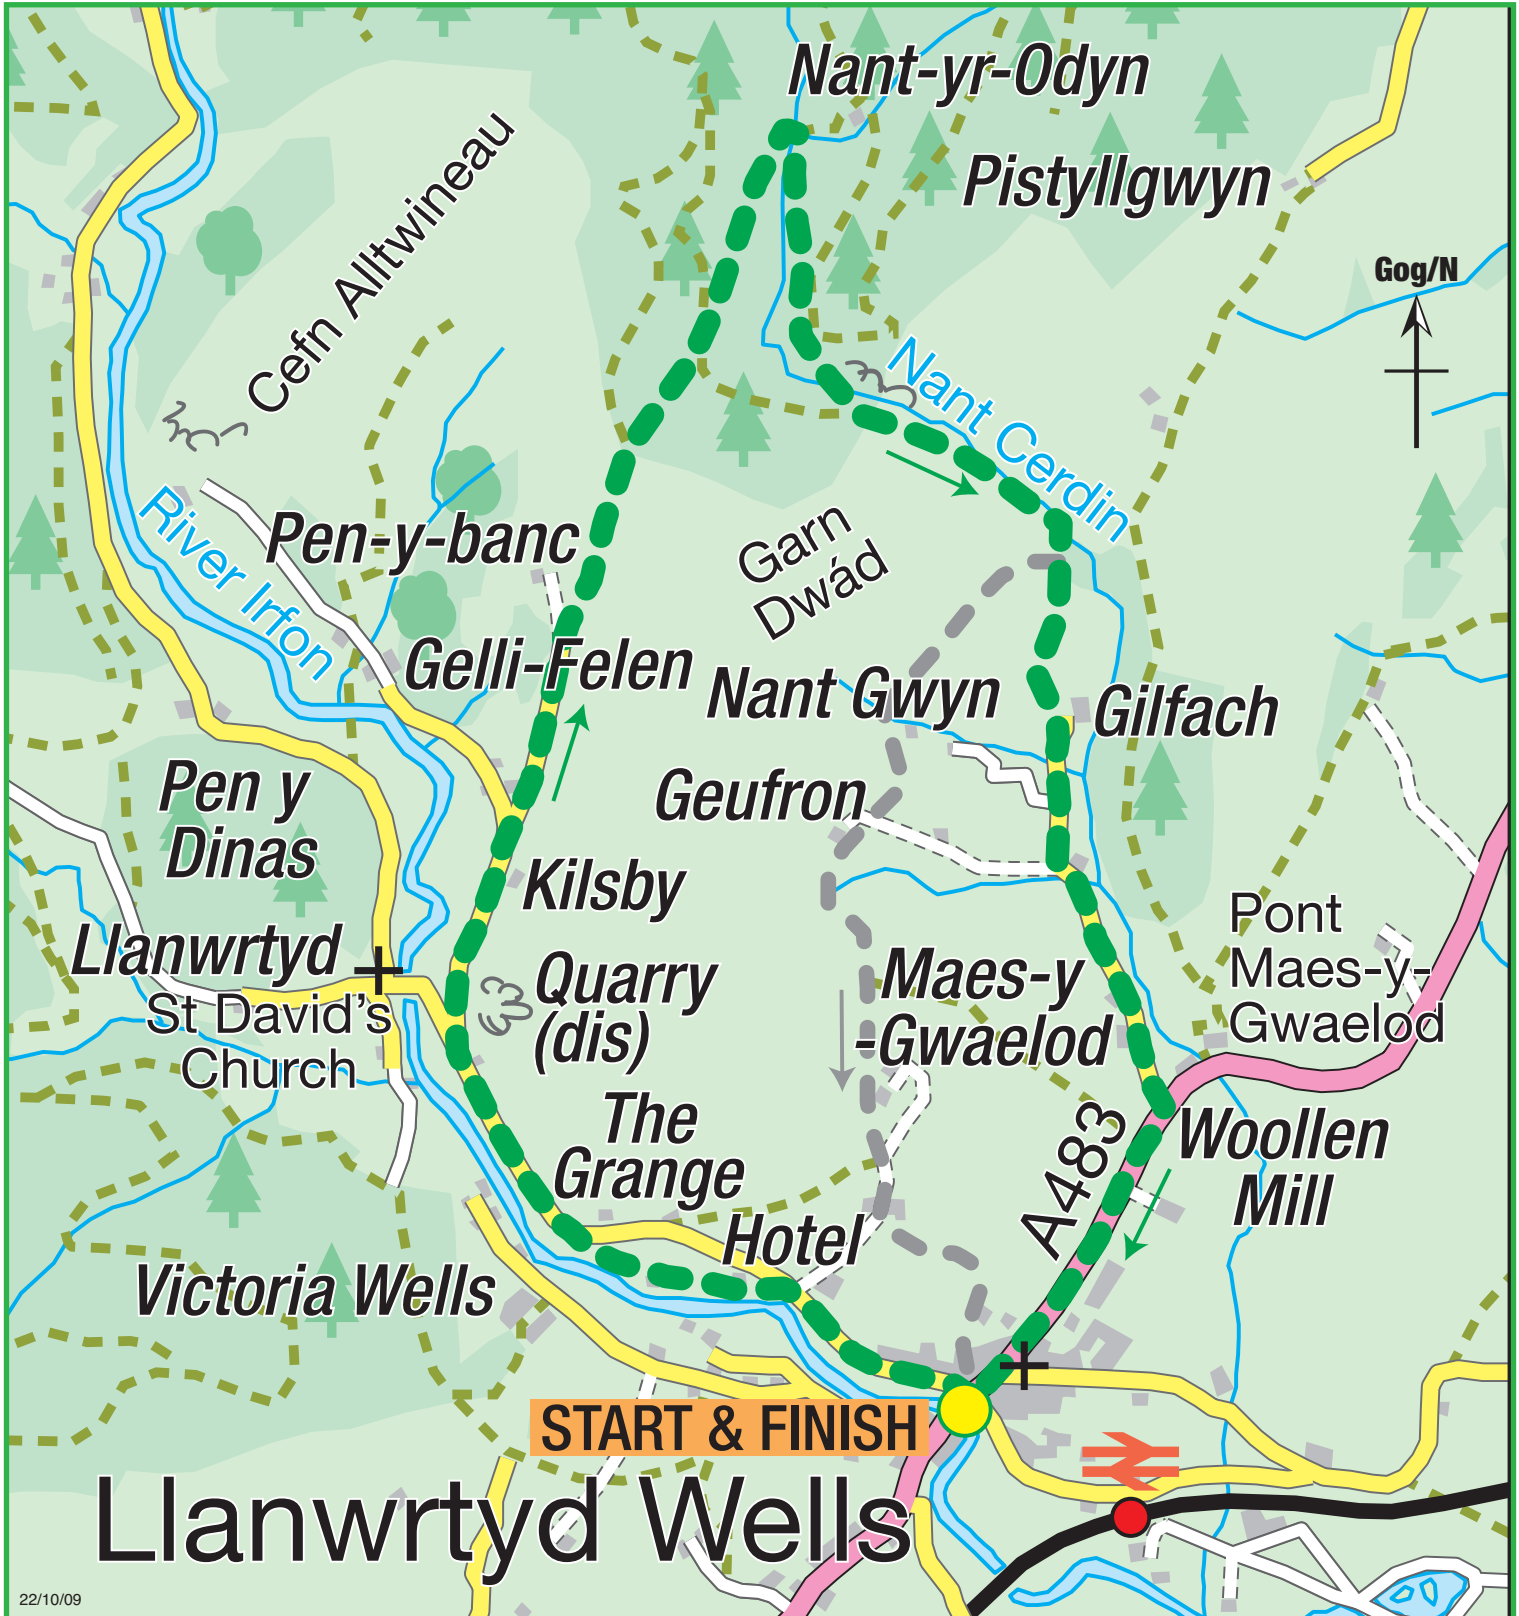

Llanwrtyd Wells - Circular Walk Around the Garn

22/10/09