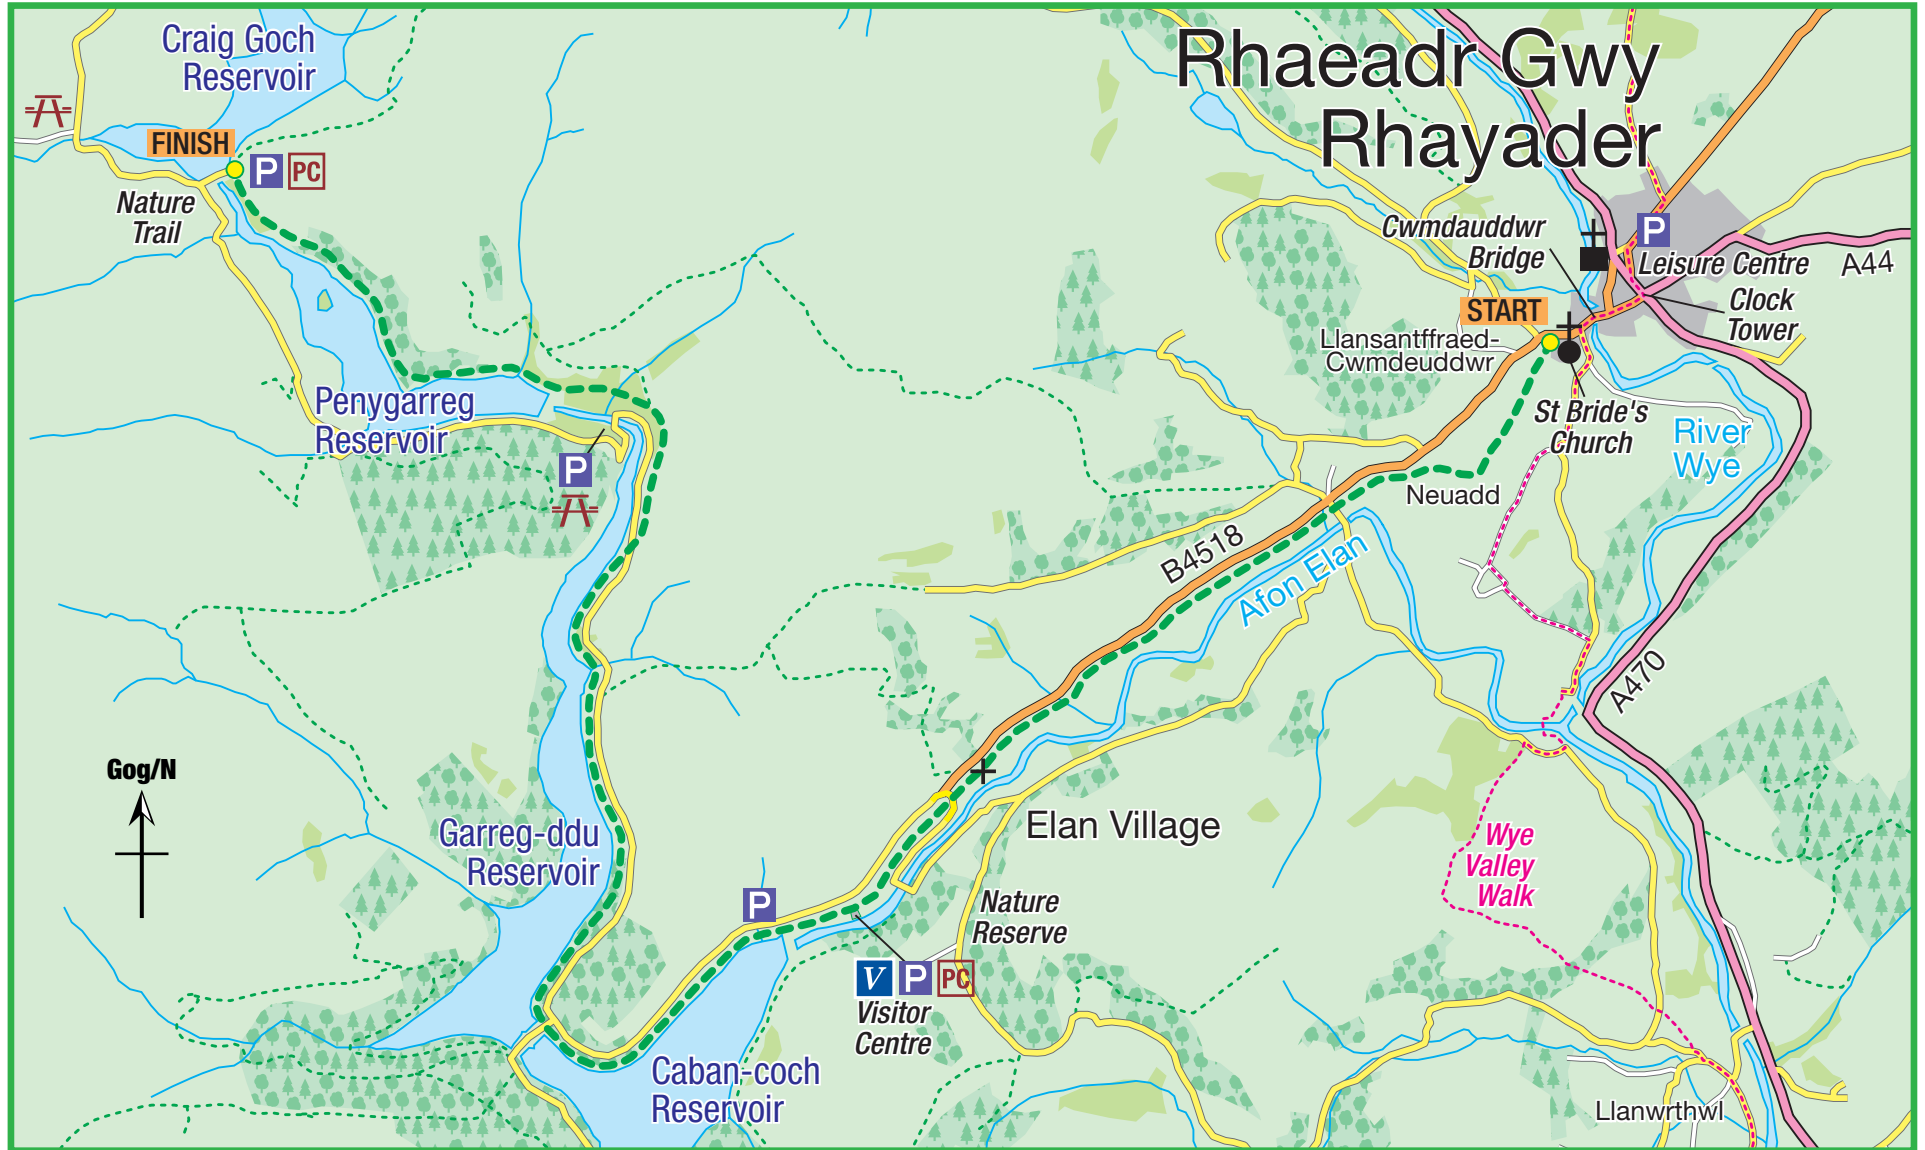

Rhayader - Elan Valley Trail

Scale