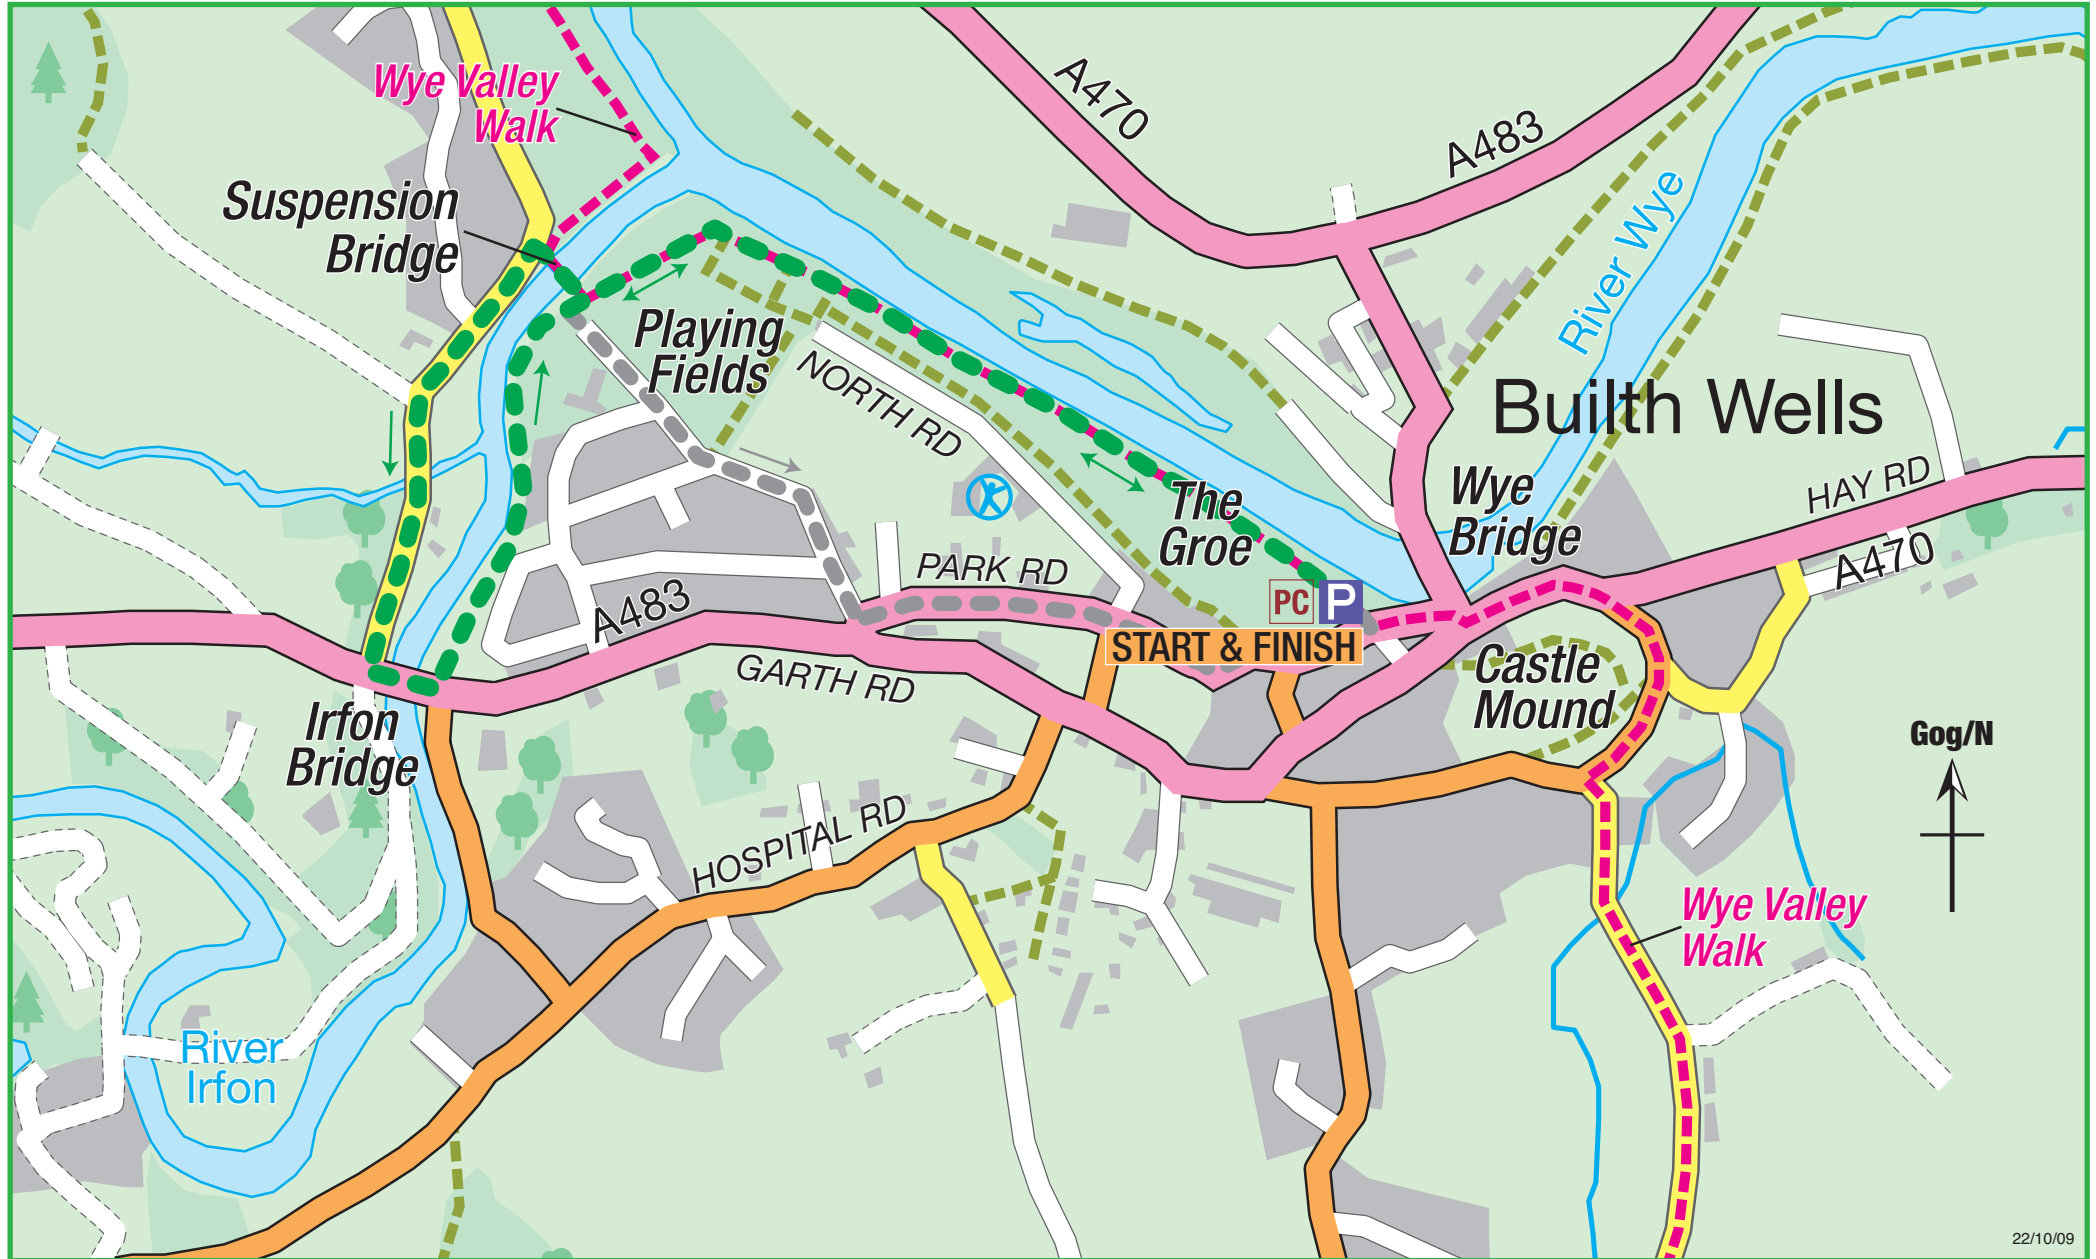

Builth Wells - Town Walk: Three Bridges

Scale (approx)
Metres