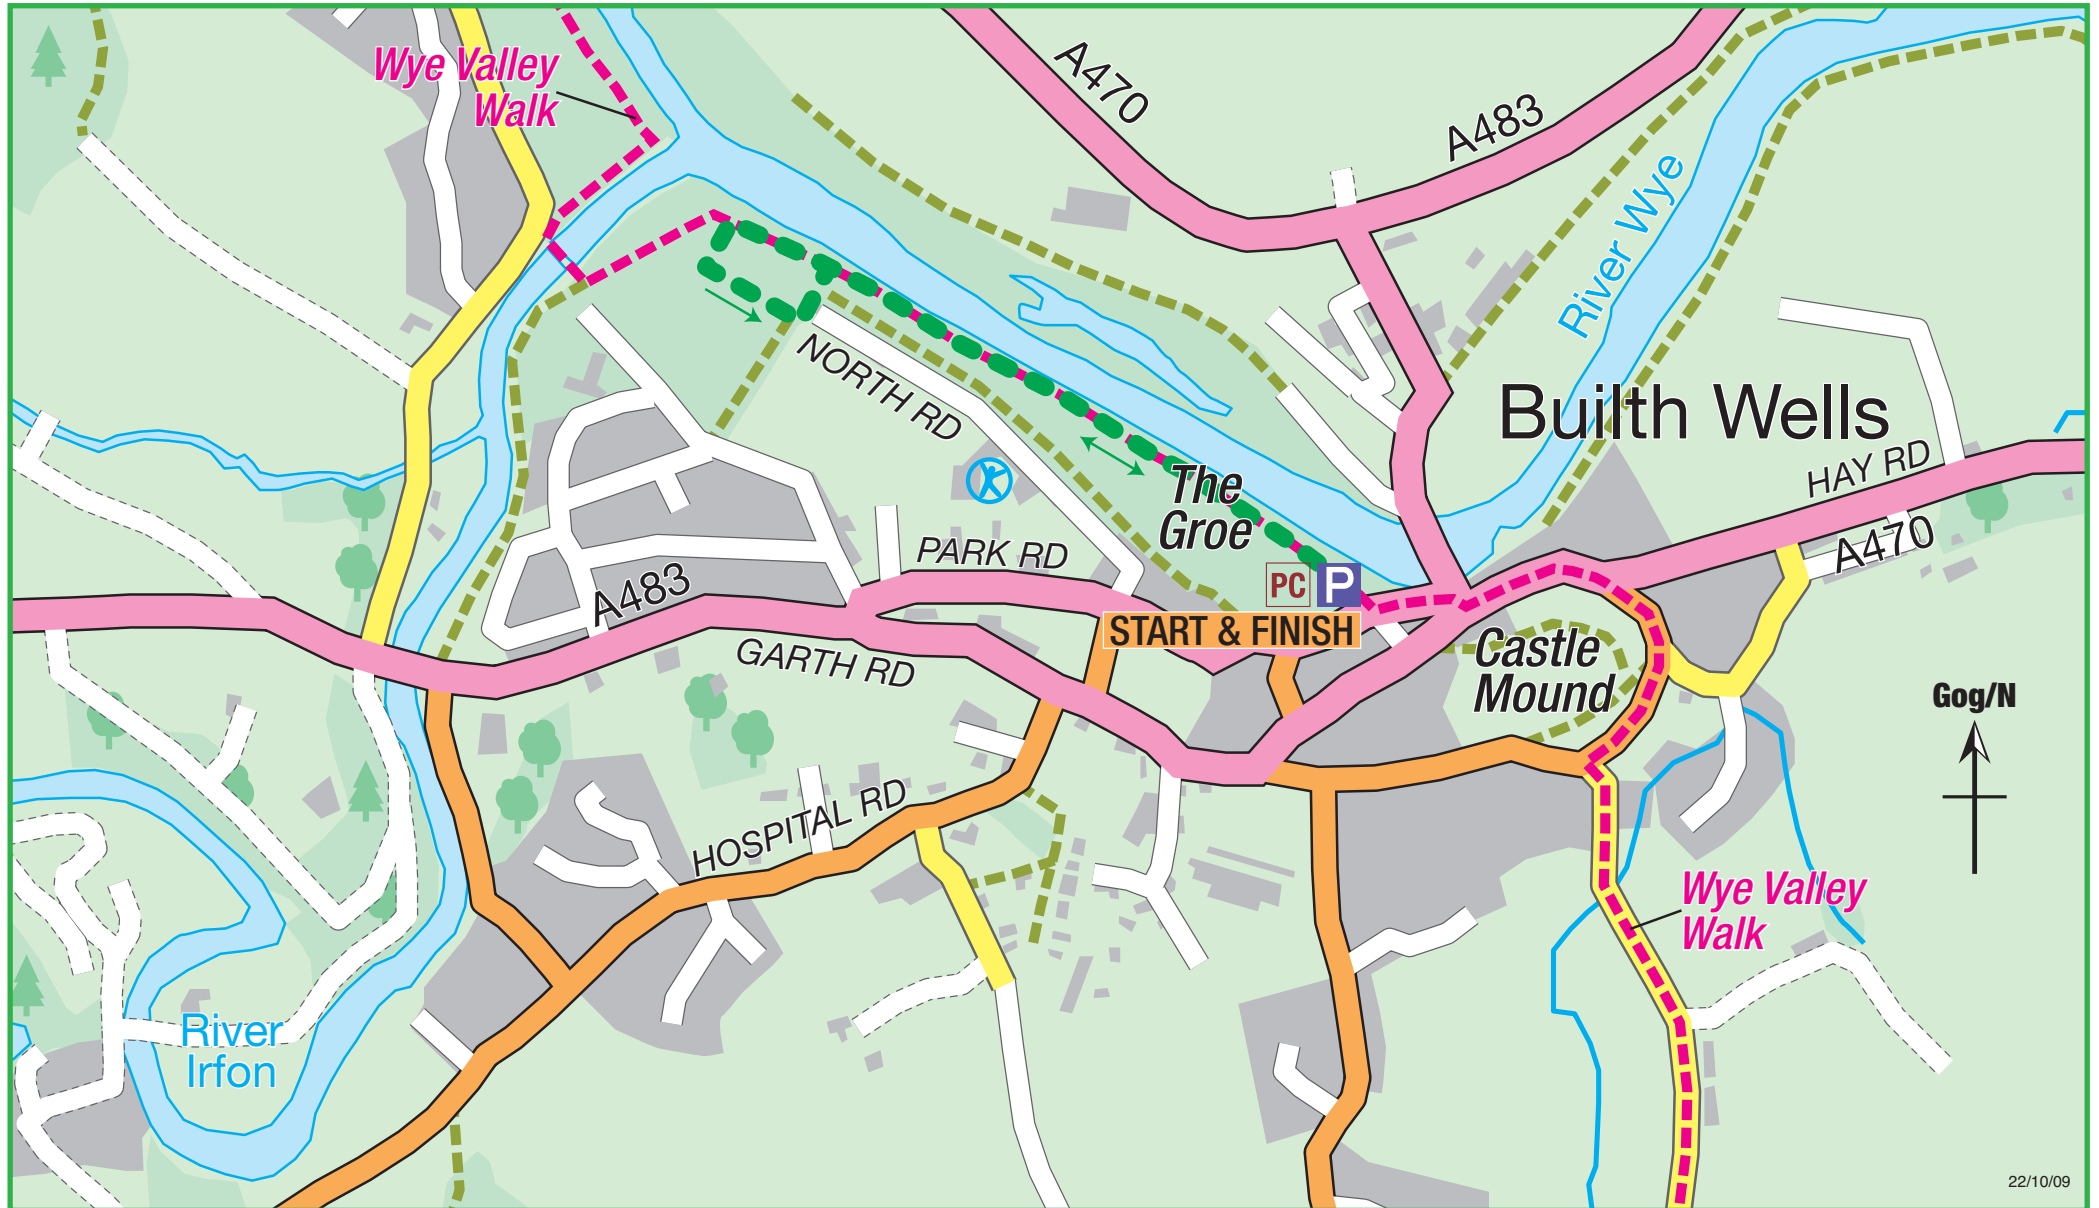

# Builth Wells - Town Walk: The Groe

Scale (approx)  
Metres